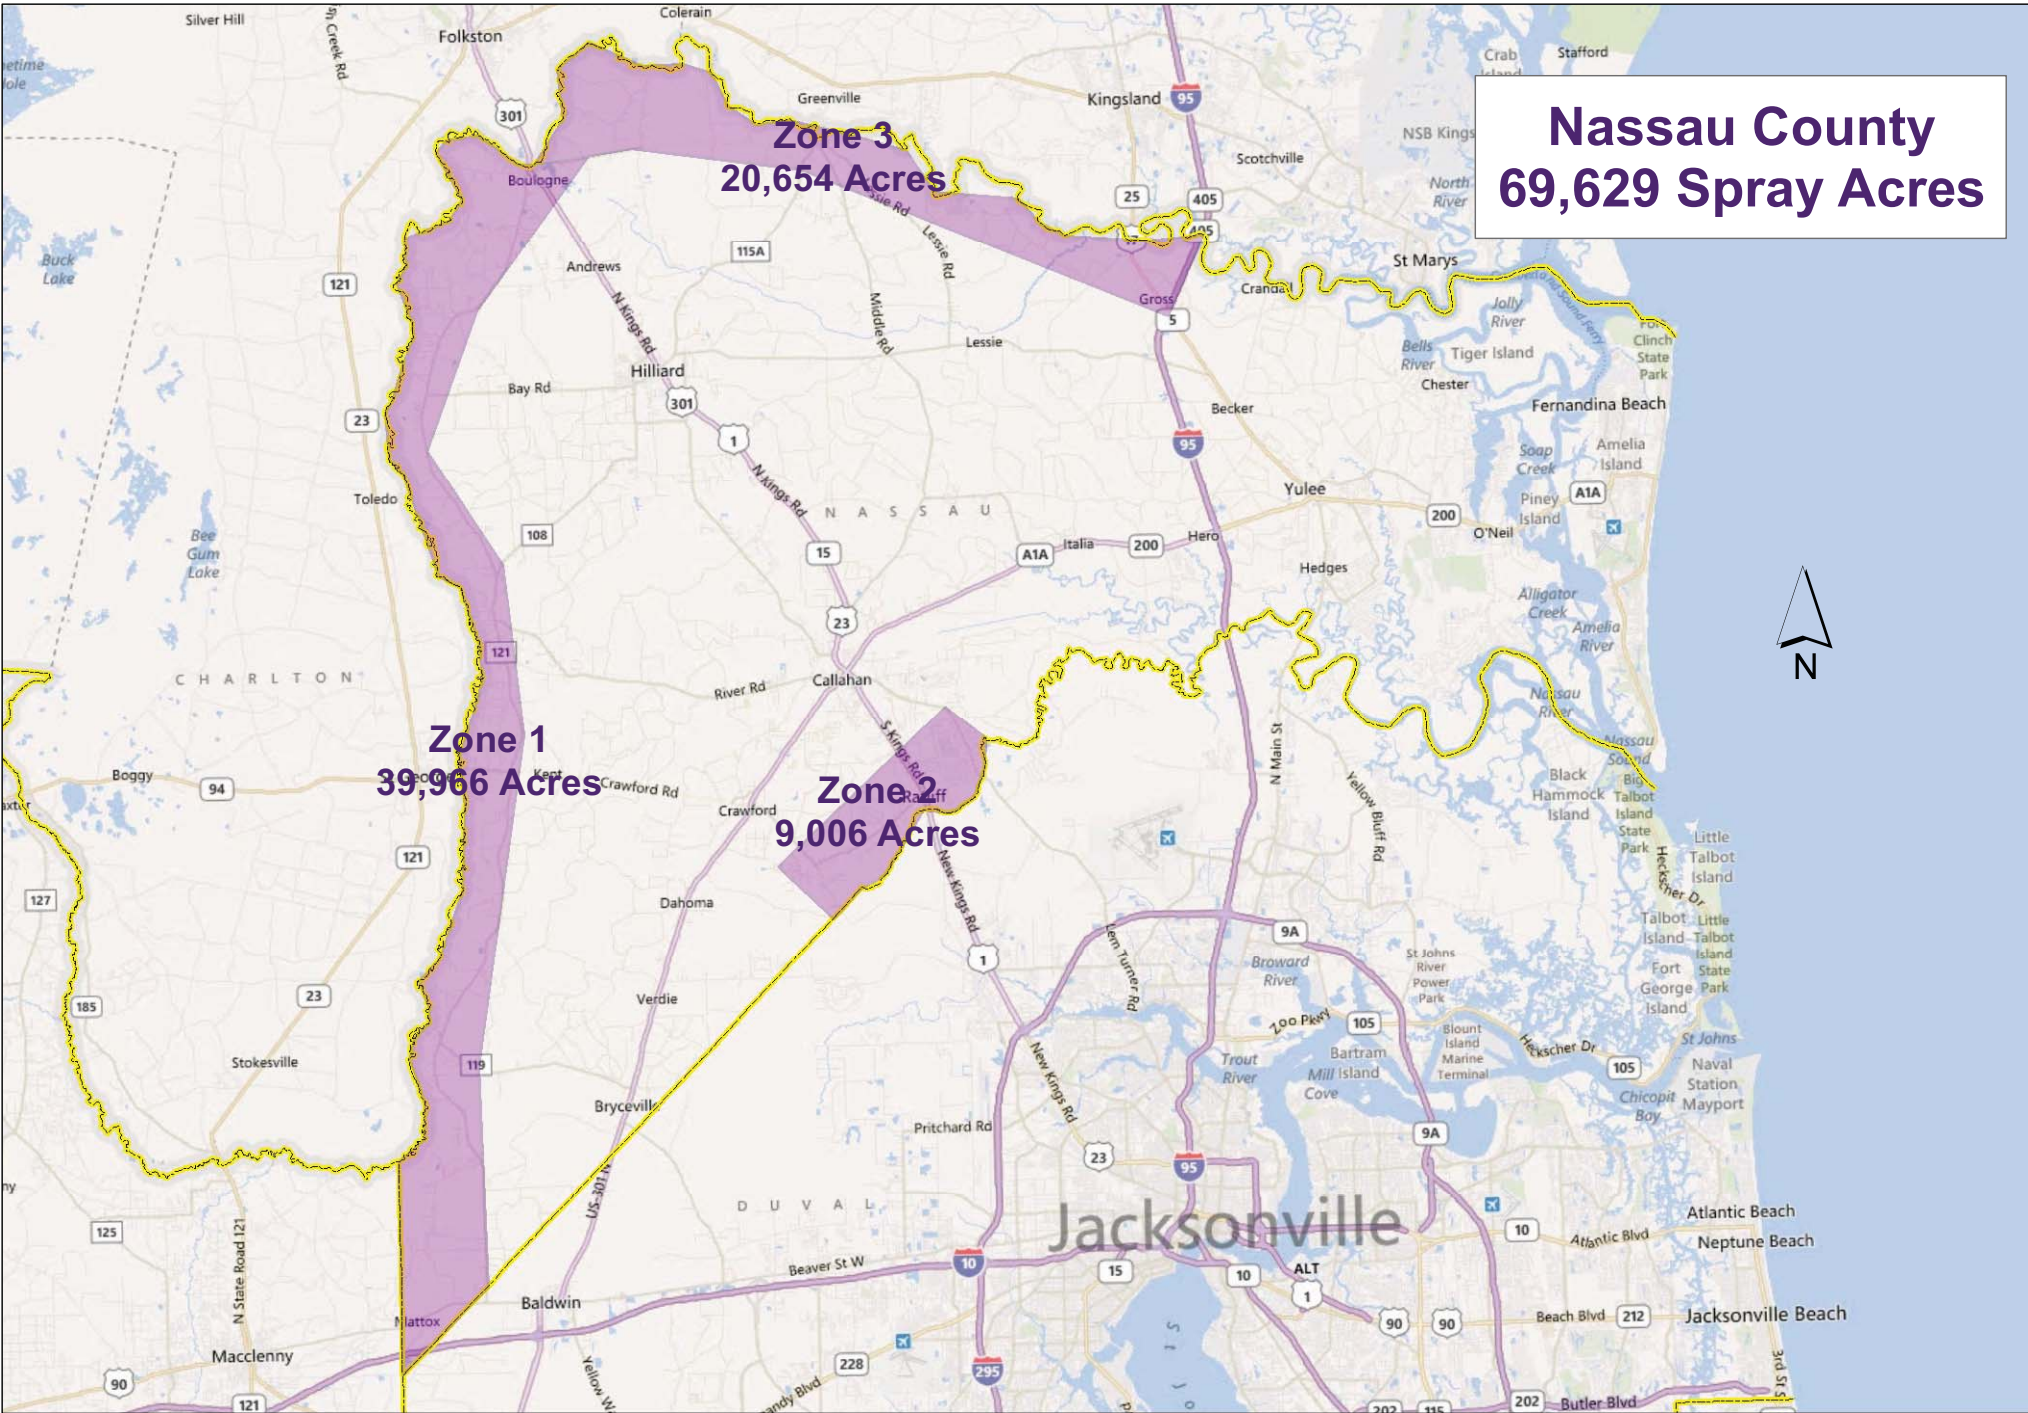

# Nassau County 69,629 Spray Acres

1:175,000

 Spray Zone

Prepared by  
Max Feken  
07/10/2012